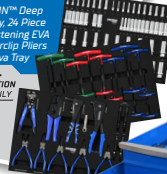

KINCROME CONTOUR

Workshop Tool Kit

729 Piece 22 Drawer [60"]

Measurements: L 1515 x W 470 x H 1405mm

METRIC & IMPERIAL

KINCROME