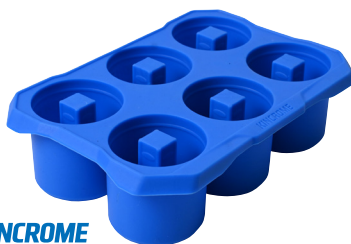

P2100

METRIC

**\$10<sup>50</sup>**

**KINCROME**

**Ice Cube Socket Tray**

6 Cubes

- > 6 Large socket ice cubes
- > Silicone tray for easy cube removal
- > Perfect for the mancave
- > Keep your favorite beverage chilled in style